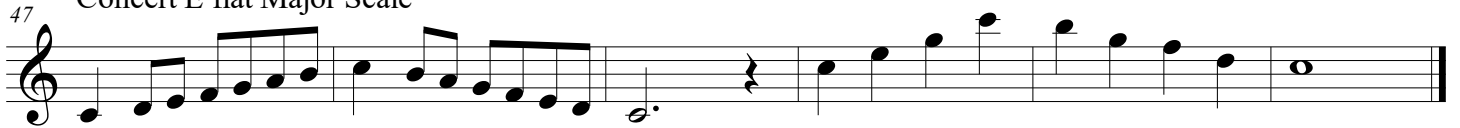

Melody #2 This melody is designed to check your rhythmic understanding. Metronome is important.

Melody #3 This is a tricky technical melody to check your technique. Brass, note the slur in the middle.

Melody #4 This is for you to show off your skills! It's a bit tricky. Do your best!

Allegro ♩ = 85-120)

**DO NOT PANIC IF YOU CANNOT PLAY ALL OF THE MELODIES.
PLAY AS MANY AS YOU CAN AS WELL AS YOU CAN.**

Required Scales

Concert B flat Major Scale

Concert E flat Major Scale

Only choose one chromatic option. Both are not required.